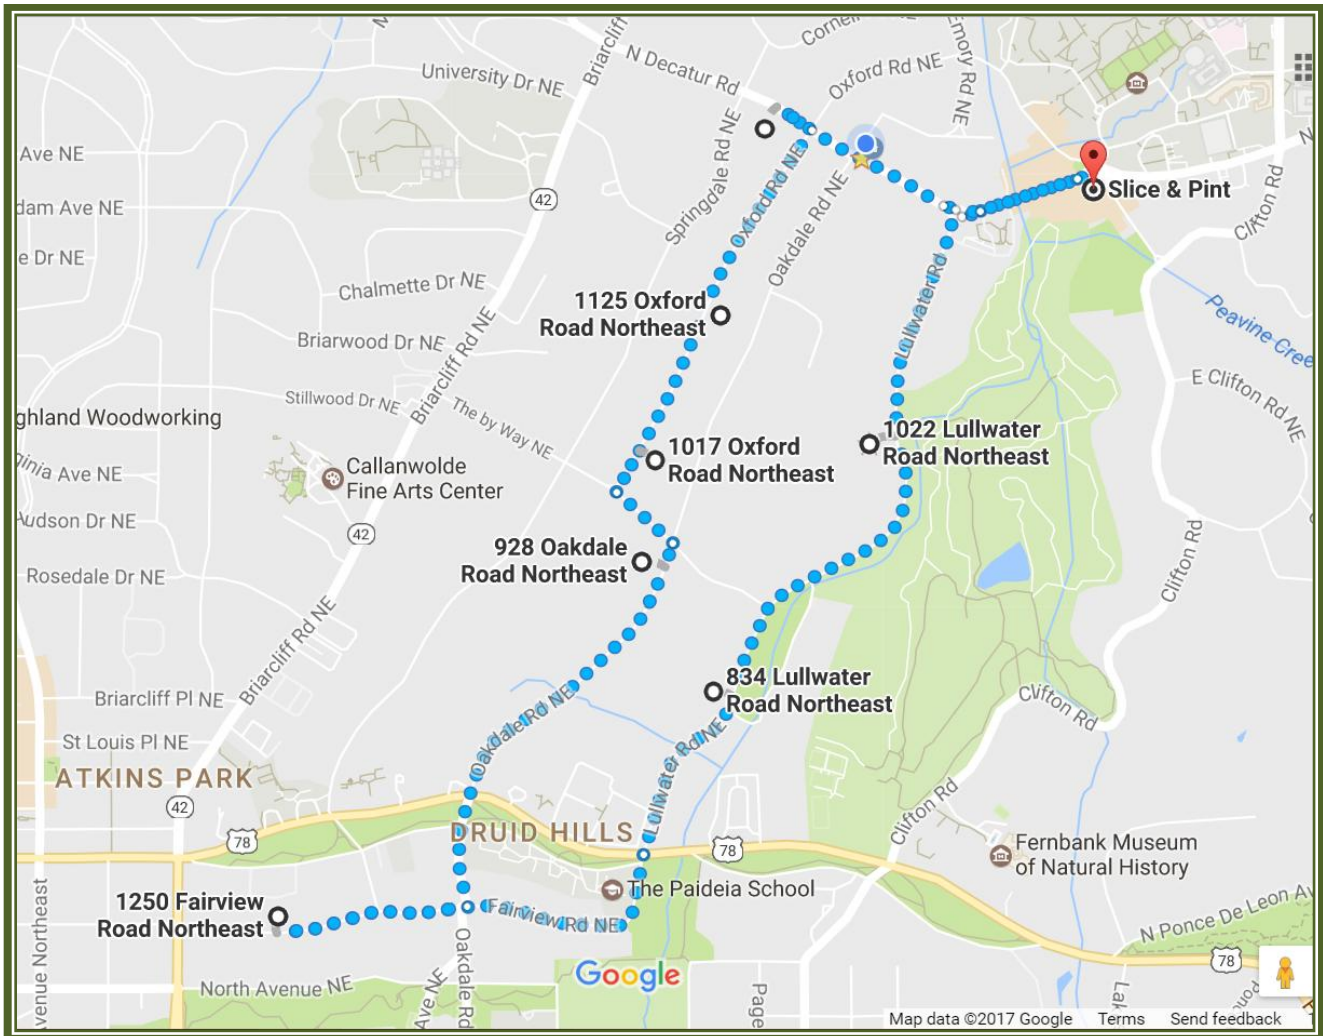

## **Walking Map with distance and time**

### **Tour route**

<u><b>Start</b></u>	<u><b>End</b></u>	<u><b>Distance</b></u>	<u><b>Time</b></u>
Slice & Pint Emory Village	1022 Lullwater (Saturday Only)	.6 miles	12 minutes
1022 Lullwater (Saturday Only)	834 Lullwater	.5 miles	12 minutes
834 Lullwater	1250 Fairview Road	.9 miles	19 minutes
1250 Fairview Road	928 Oakdale Road	1.0 miles	18 minutes
928 Oakdale Road	1017 Oxford Road	.2 miles	5 minute
1017 Oxford Road	1125 Oxford Road	.2 miles	5 minute
1125 Oxford Road	1371 N. Decatur Road	.4 miles	7 minutes
1371 N. Decatur Road	Slice & Pint Emory Village	.5 miles	10 minutes
<b>Totals</b>		<b>4.3 miles</b>	<b>1 hour 28 minutes</b>